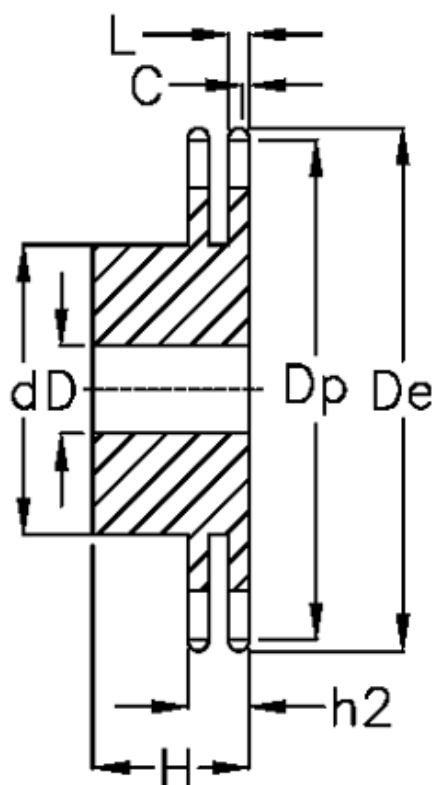

Data Sheet

Article number: 616012011032

Description: Sprocket 28 B-2 Z=32 duplex
predrilled

Measures

C = 5
d = 200
D = 30±0,5

De = 472
Dp = 453.49

For chain size = 1 3/4" x 1 1/4"

For chain type = 28 B-2

H = 120

h2 = 88.4

L = 28.8

Number of teeth = 32